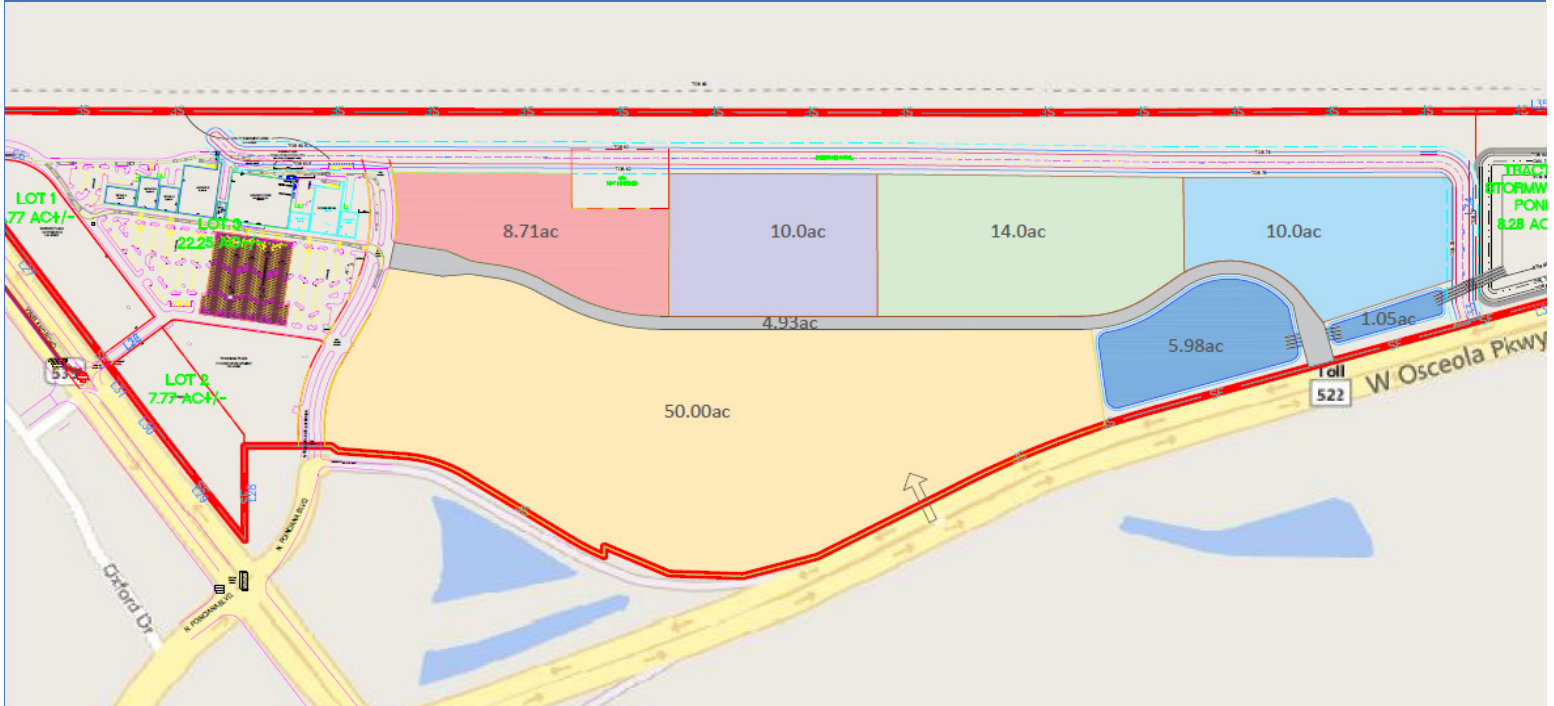

Sunrise City

SR 535 & Osceola Parkway

535
57,000 Cars

Poinciana Blvd.
28,000 Cars

Osceola Pkw
20,000 Cars

Polynesian Isle
10,000 Cars

Intram Investments Inc
5555 South Kirkman Road, Suite 201
Orlando, Florida 32819

Rashid Khatib
Phone 407-354-2200 Ext 208
Email rkhatib@intram.com

Sunrise City

SR 535 & Osceola Parkway

<u>535</u>	<u>Poinciana Blvd.</u>	<u>Osceola Pkw</u>	<u>Polynesian Isle</u>
57,000 Cars	28,000 Cars	20,000 Cars	10,000 Cars