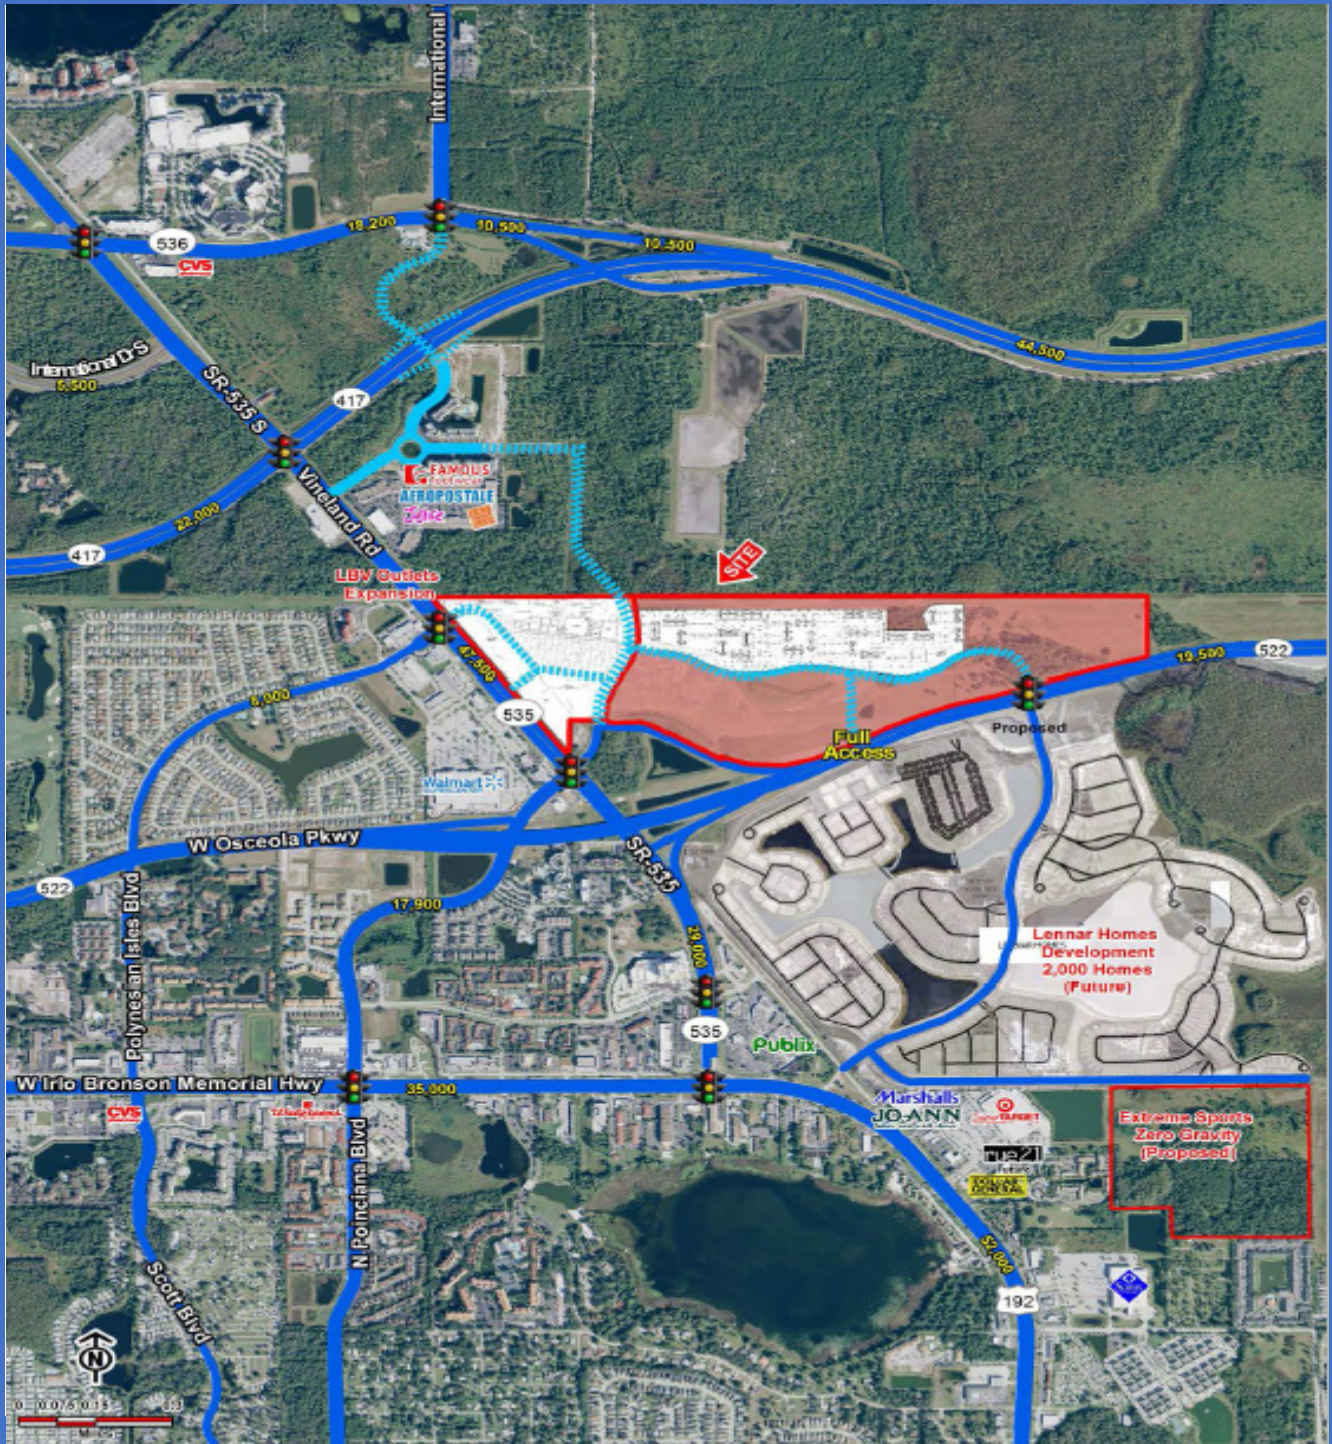

Sunrise City

SR 535 & Osceola Parkway

535
57,000 Cars

Poinciana Blvd.
28,000 Cars

Osceola Pkw
20,000 Cars

Polynesian Isle
10,000 Cars

Intram Investments Inc
5555 South Kirkman Road, Suite 201
Orlando, Florida 32819

Rashid Khatib
Phone 407-354-2200 Ext 208
Email rkhatib@intram.com

Sunrise City

SR 535 & Osceola Parkway

<u>535</u>	<u>Poinciana Blvd.</u>	<u>Osceola Pkw</u>	<u>Polynesian Isle</u>
57,000 Cars	28,000 Cars	20,000 Cars	10,000 Cars