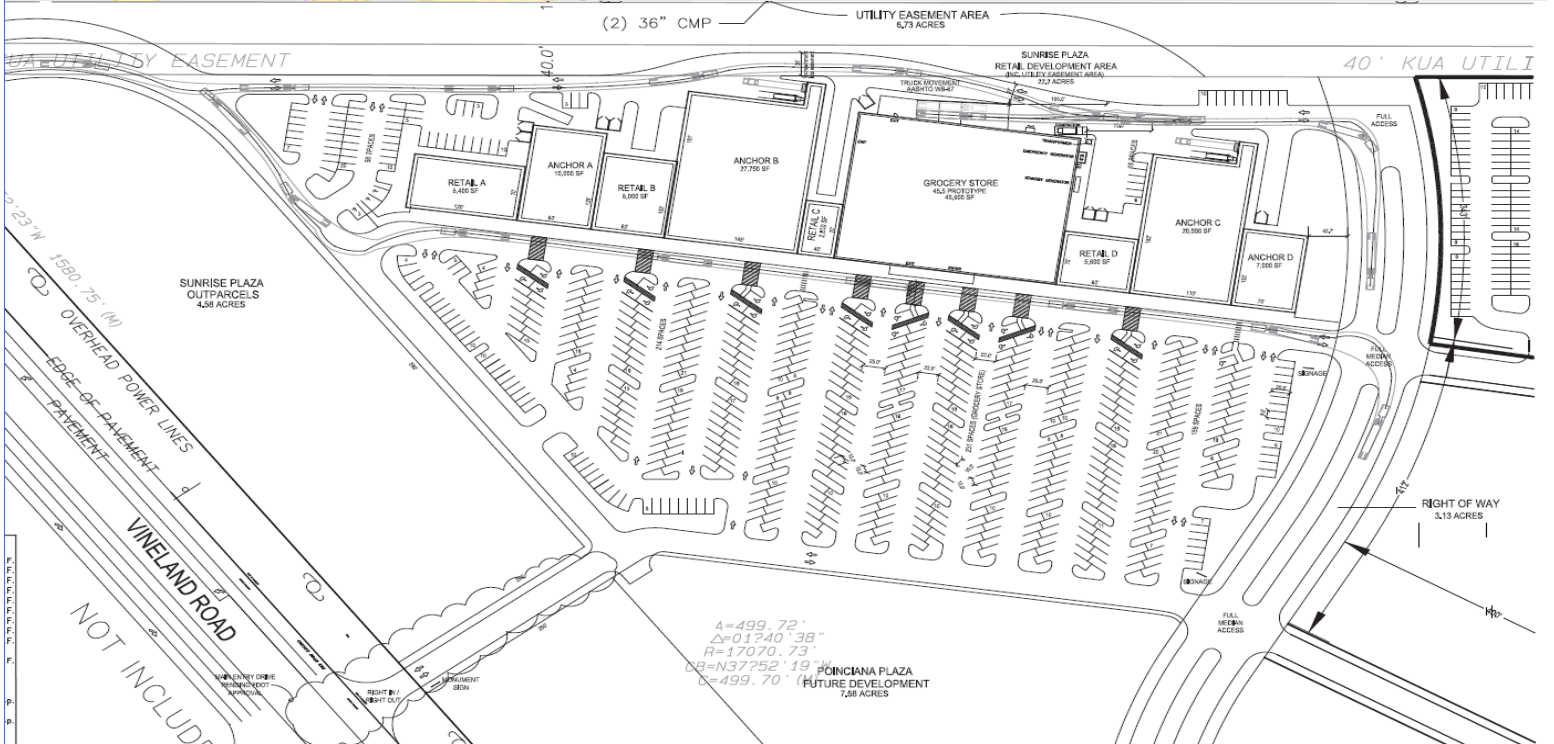

Sunrise City

SR 535 & Osceola Parkway

535
57,000 Cars

Poinciana Blvd.
28,000 Cars

Osceola Pkw
20,000 Cars

Polynesian Isle
10,000 Cars

Intram Investments Inc
5555 South Kirkman Road, Suite 201
Orlando, Florida 32819

Rashid Khatib
Phone 407-354-2200 Ext 208
Email rkhatib@intram.com

Sunrise City

SR 535 & Osceola Parkway

<u>535</u>	<u>Poinciana Blvd.</u>	<u>Osceola Pkw</u>	<u>Polynesian Isle</u>
57,000 Cars	28,000 Cars	20,000 Cars	10,000 Cars